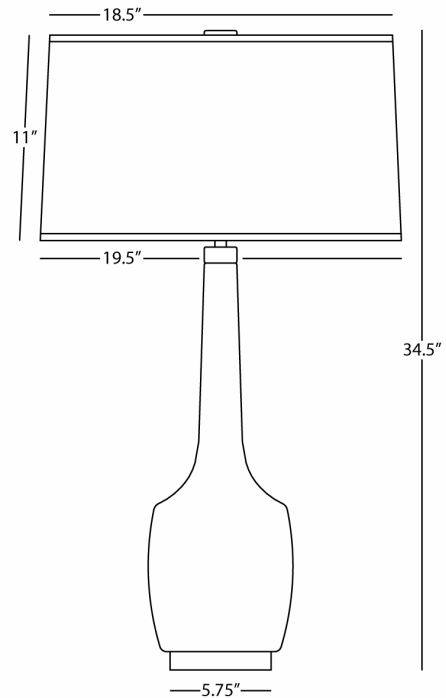

DELILAH

RR701

Table Lamp

1-150W Max.

Bulb Type: A

Switch: Hi-Lo Dimming

Antique Brass Finish

Ruby Red Glazed Ceramic

Oyster Linen Shade w/ Self-Fabric

Top and Bottom Diffuser

See Audrey/ Delilah Table for Color Options

** Available for Quick SHIP **