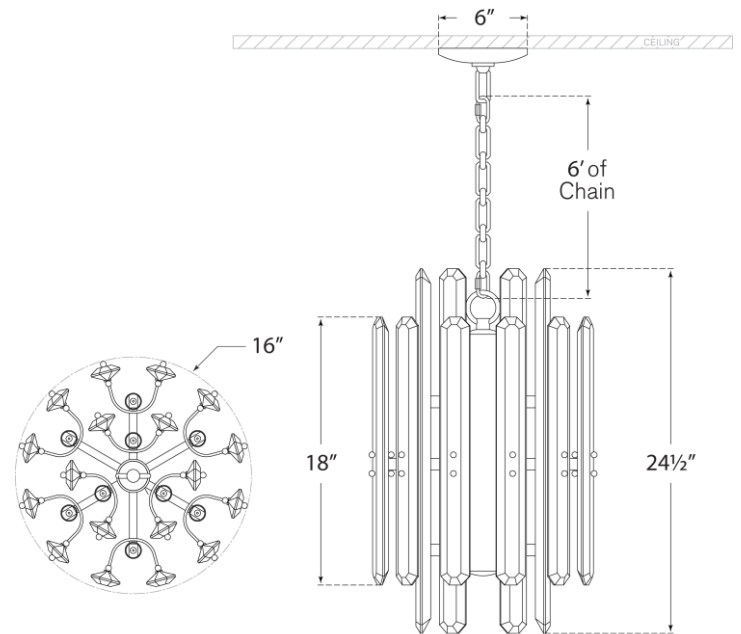

TEAR SHEET

Bonnington Tall Chandelier

Item # ARN 5128HAB

Designer: AERIN

Height: 24.5"

Width: 16"

Canopy: 6" Octagon

Finishes: HAB, PN

Trim Options: ALB, CG

Socket: 12 - E12 Candelabra

Wattage: 12 - 40 C11

Weight: 58 Pounds

Top View

Front View