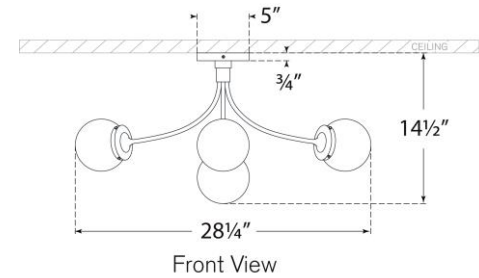

TEAR SHEET

Prescott Large Semi-Flush Mount

Item # KS 4009SB-CG

Designer: kate spade new york

Height: 14.5"

Width: 28.25"

Canopy: 5" Round

Finishes: BZ, PN, SB

Glass Options: CG, WG

Socket: 4 - E12 Candelabra

Wattage: 4 - 5.5 LED G16.5

Weight: 12 Pounds

Note: UL Only

Front View

Top View