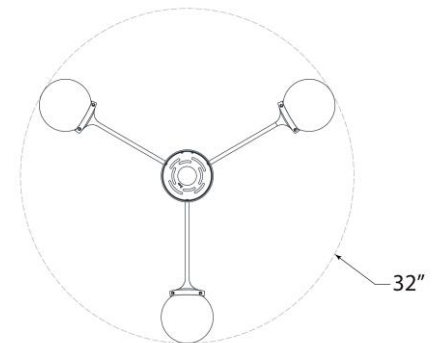

TEAR SHEET

Prescott Large Semi-Flush Mount

Item # KS 4009SB-CG

Designer: kate spade new york

Height: 14.5"

Width: 28.25"

Canopy: 5" Round

Finishes: BZ, PN, SB

Glass Options: CG, WG

Socket: 4 - E12 Candelabra

Wattage: 4 - 5.5 LED G16.5

Weight: 12 Pounds

Note: UL Only

Front View

Top View