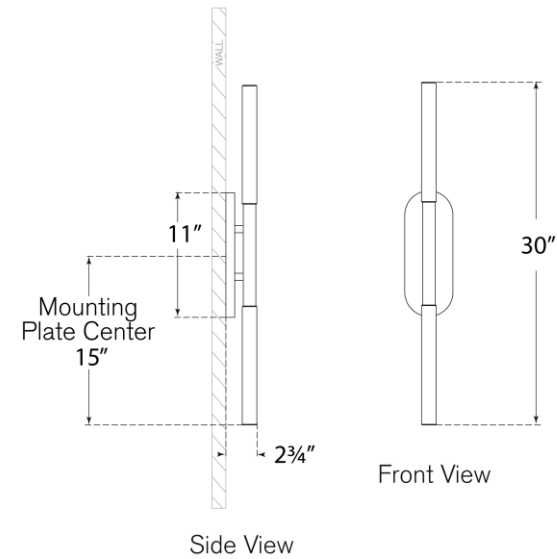

TEAR SHEET

Rousseau Large Vanity Sconce

Item # KW 2287AB-EC

Designer: Kelly Wearstler

Height: 30"

Width: 4.25"

Extension: 2.75"

Backplate: 4.25" x 11" Oval

Finishes: AB, BZ, PN

Glass Options: CG, EC, ECG, SG

Lightsource: Dedicated LED

Wattage: 9w (1000lm)

Weight: 8 Pounds

Top View

Side View

Front View