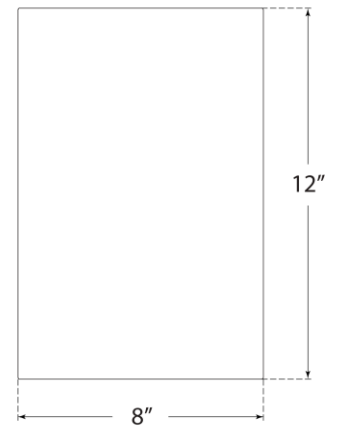

TEAR SHEET

Lotura 12" Pocket Sconce

Item # KW 2448MBL

Designer: Kelly Wearstler

Height: 12"

Width: 8"

Extension: 2.5"

Backplate: 4.5" Square

Finishes: MBL, MGD, MWH

Lightsource: Dedicated LED

Wattage: 12w (1400lm)

Weight: 5 Pounds

Note: UL Only

Top View

Side View

Front View