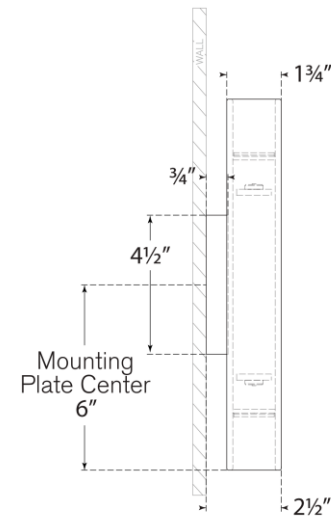

TEAR SHEET

Lotura 12" Pocket Sconce

Item # KW 2448MBL

Designer: Kelly Wearstler

Height: 12"

Width: 8"

Extension: 2.5"

Backplate: 4.5" Square

Finishes: MBL, MGD, MWH

Lightsource: Dedicated LED

Wattage: 12w (1400lm)

Weight: 5 Pounds

Note: UL Only

Top View

Side View

Front View