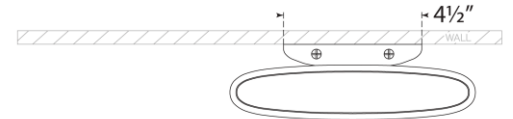

TEAR SHEET

Lotura 12" Pocket Sconce

Item # KW 2448MBL

Designer: Kelly Wearstler

Height: 12"

Width: 8"

Extension: 2.5"

Backplate: 4.5" Square

Finishes: MBL, MGD, MWH

Lightsource: Dedicated LED

Wattage: 12w (1400lm)

Weight: 5 Pounds

Note: UL Only

Top View

Side View

Front View