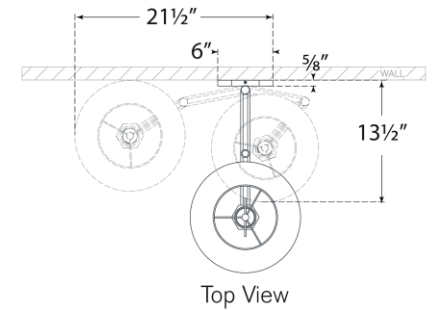

TEAR SHEET

Olivier Swing Arm Wall Light

Item # PCD 2005BZ-L

Designer: Paloma Contreras

Height: 14"

Width: 12"

Extension: 13" - 20.75"

Backplate: 5.25" x 6" Hexagon

Finishes: BZ, HAB, PN

Shade Treatments: L

Shade Details: 7" x 12" x 9"

Socket: E26 Dimmer

Wattage: 15 LED A19

Weight: 7 Pounds

Note: Cord Cover Included

Top View

Side View

Front View