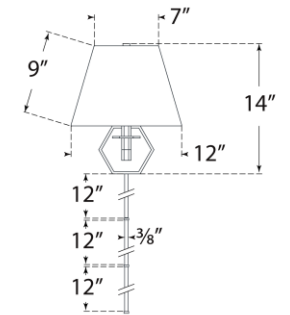

TEAR SHEET

Olivier Swing Arm Wall Light

Item # PCD 2005BZ-L

Designer: Paloma Contreras

Height: 14"

Width: 12"

Extension: 13" - 20.75"

Backplate: 5.25" x 6" Hexagon

Finishes: BZ, HAB, PN

Shade Treatments: L

Shade Details: 7" x 12" x 9"

Socket: E26 Dimmer

Wattage: 15 LED A19

Weight: 7 Pounds

Note: Cord Cover Included

Top View

Side View

Front View