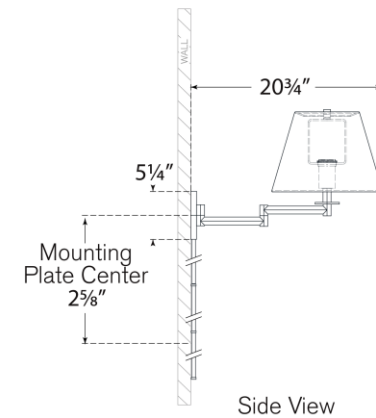

TEAR SHEET

Olivier Swing Arm Wall Light

Item # PCD 2005BZ-L

Designer: Paloma Contreras

Height: 14"

Width: 12"

Extension: 13" - 20.75"

Backplate: 5.25" x 6" Hexagon

Finishes: BZ, HAB, PN

Shade Treatments: L

Shade Details: 7" x 12" x 9"

Socket: E26 Dimmer

Wattage: 15 LED A19

Weight: 7 Pounds

Note: Cord Cover Included

Top View

Side View

Front View