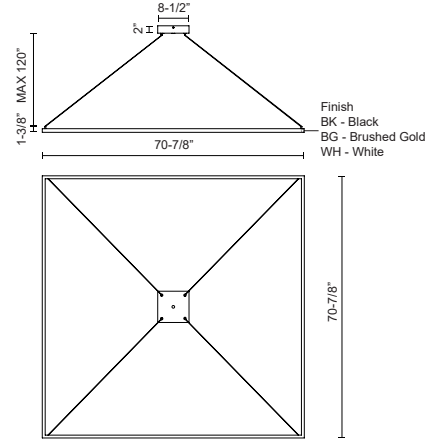

PIAZZA PD88172-UNV-010

PENDANTS

PROJECT

DESCRIPTION

Extruded aluminum with rectangular profile. Flush silicone diffuser. Matte powder-coated finish. Down light. Duo canopy mounting style

Brushed Gold

White

Black

SPECIFICATION DETAILS

Fixture Dimensions	L70-7/8" x W70-7/8" x H1-3/8"
Light Source	LED with DC Driver
Wattage	161W
Total Lumens	11700lm
Delivered Lumens	BG-5348lm; BK-4406lm; WH-6697lm;
Voltage	120-277V
Color Temperature	3000K
CRI (Ra)	90CRI
Optional Color Temps	2700K - 5000K Available, Minimum Order Quantities Apply
LED Rated Life	50,000 hours
Dimming	100% - 10%, TRIAC or ELV Dimmer (Not Included) or 0-10V Dimmer (Not Included)
Diffuser Details	Frosted Silicone Diffuser
Adjustable	Yes
Wire Length	120" Max
Wire Type	BG - Black Wire; BK - Black Wire; WH - Clear Wire;
Minimum Hang Height	50"
Sloped Ceiling Adaptable	Yes
Location	Dry
Illumination Direction	Downlight
Canopy Dimensions	L9-1/2" x W9-1/2" x H2"
Paint Finish	BG01(Canopy); BG02(Fixture Body); BK02; WH02;
Material	Aluminum + Polymeric Material
CEC Title 24 JA8	Yes, JA8-2022

* For custom options, consult factory for details.

* For warranty information, please visit www.kuzcolighting.com/warranty

KUZCO

CANADA: 19054 28TH AVENUE - SURREY, BC V3Z 6M3

USA: 3035 E. LONE MOUNTAIN ROAD - LAS VEGAS, NV 89081

WWW.KUZCOLIGHTING.COM

© 2021 KUZCO LIGHTING. ALL RIGHTS RESERVED.

COMMENT