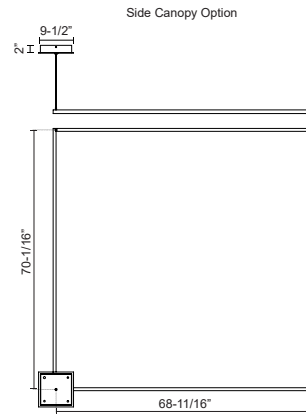

PIAZZA PD88172-UNV-010

PENDANTS

PROJECT

DESCRIPTION

Extruded aluminum with rectangular profile. Flush silicone diffuser. Matte powder-coated finish. Down light. Duo canopy mounting style

Brushed Gold

White

Black

SPECIFICATION DETAILS

Fixture Dimensions	L70-7/8" x W70-7/8" x H1-3/8"
Light Source	LED with DC Driver
Wattage	161W
Total Lumens	11700lm
Delivered Lumens	BG-5348lm; BK-4406lm; WH-6697lm;
Voltage	120-277V
Color Temperature	3000K
CRI (Ra)	90CRI
Optional Color Temps	2700K - 5000K Available, Minimum Order Quantities Apply
LED Rated Life	50,000 hours
Dimming	100% - 10%, TRIAC or ELV Dimmer (Not Included) or 0-10V Dimmer (Not Included)
Diffuser Details	Frosted Silicone Diffuser
Adjustable	Yes
Wire Length	120" Max
Wire Type	BG - Black Wire; BK - Black Wire; WH - Clear Wire;
Minimum Hang Height	50"
Sloped Ceiling Adaptable	Yes
Location	Dry
Illumination Direction	Downlight
Canopy Dimensions	L9-1/2" x W9-1/2" x H2"
Paint Finish	BG01(Canopy); BG02(Fixture Body); BK02; WH02;
Material	Aluminum + Polymeric Material
CEC Title 24 JA8	Yes, JA8-2022

* For custom options, consult factory for details.

* For warranty information, please visit www.kuzcolighting.com/warranty

KUZCO

CANADA: 19054 28TH AVENUE - SURREY, BC V3Z 6M3

USA: 3035 E. LONE MOUNTAIN ROAD - LAS VEGAS, NV 89081

WWW.KUZCOLIGHTING.COM

© 2021 KUZCO LIGHTING. ALL RIGHTS RESERVED.

COMMENT