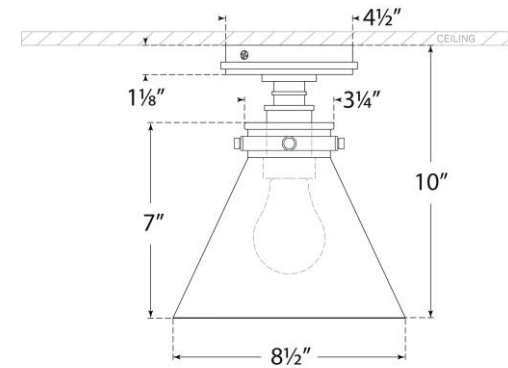

TEAR SHEET

Parkington 9\" Conical Flush Mount

Item # CHC 4525AB-WG

Designer: Chapman & Myers

Height: 10"

Width: 8.5"

Canopy: 4.5\" Round

Finishes: AB, BZ, PN

Glass Options: CG, WG

Socket: E26 Keyless

Wattage: 15 LED A19

Weight: 5 Pounds

Note: UL Only

Front View

Top View