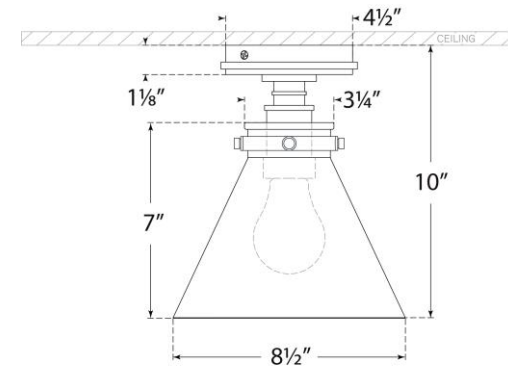

## Parkington 9" Conical Flush Mount

Item # CHC 4525BZ-WG

Designer: Chapman & Myers

Height: 10"

Width: 8.5"

Canopy: 4.5" Round

Finishes: AB, BZ, PN

Glass Options: CG, WG

Socket: E26 Keyless

Wattage: 15 LED A19

Weight: 5 Pounds

Note: UL Only

Front View

Top View