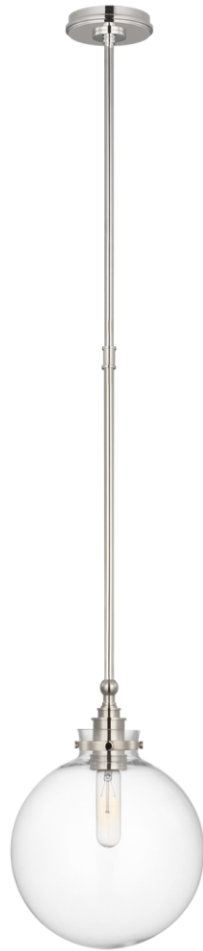

TEAR SHEET

Parkington 10\"/>

Item # CHC 5540PN-CG

Designer: Chapman & Myers

O/A Height: 57.5"

Fixture Height: 13.75"

Min. Custom Height: 20.25"

Width: 10"

Canopy: 4.75" Round

Finishes: AB, BZ, PN

Glass Options: CG, WG

Socket: E26 Keyless

Wattage: 8 LED T9

Weight: 4 Pounds

Note: UL Only | Custom Height Available