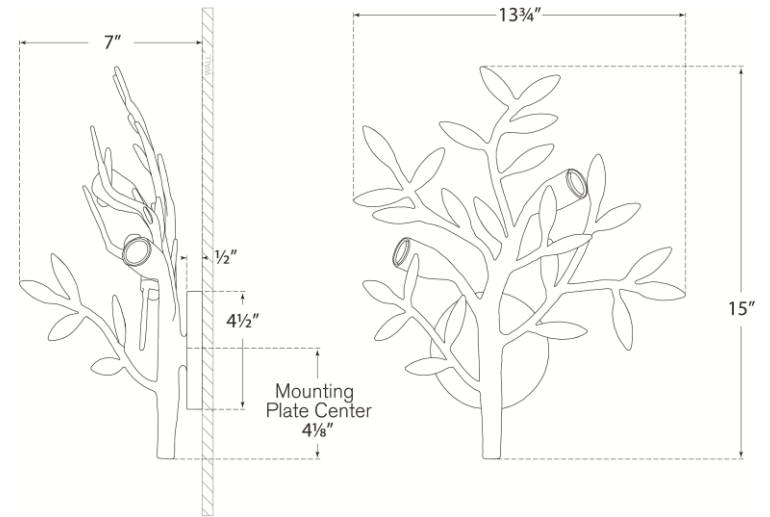

TEAR SHEET

Mandeville Sconce

Item # JN 2070PW

Designer: Julie Neill

Height: 15"

Width: 13.75"

Extension: 7"

Backplate: 4.5" Round

Finishes: AGL, PW

Socket: 2 - E12 Candelabra

Wattage: 2 - 60 G16.5

Weight: 3 Pounds

Side View

Front View