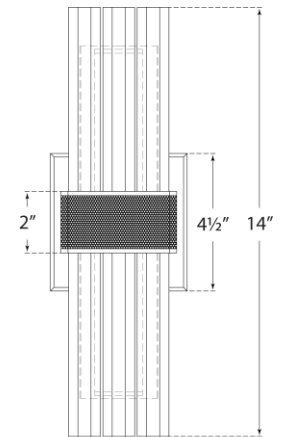

TEAR SHEET

Fascio 14" Sconce

Item # LR 2905PN-CG

Designer: Lauren Rottet

Height: 14"

Width: 4.5"

Extension: 4.25"

Backplate: 4.5" Square

Finishes: BZ, HAB, PN

Trim Options: CG

Lightsource: Dedicated LED

Wattage: 12w (1000lm)

Weight: 7 Pounds

Top View

Side View

Front View