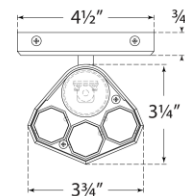

TEAR SHEET

Fascio 14" Sconce

Item # LR 2905PN-CG

Designer: Lauren Rottet

Height: 14"

Width: 4.5"

Extension: 4.25"

Backplate: 4.5" Square

Finishes: BZ, HAB, PN

Trim Options: CG

Lightsource: Dedicated LED

Wattage: 12w (1000lm)

Weight: 7 Pounds

Top View

Side View

Front View