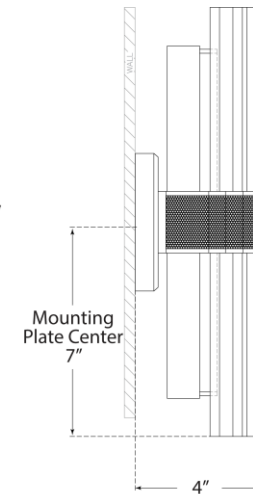

TEAR SHEET

Fascio 14" Sconce

Item # LR 2905PN-CG

Designer: Lauren Rottet

Height: 14"

Width: 4.5"

Extension: 4.25"

Backplate: 4.5" Square

Finishes: BZ, HAB, PN

Trim Options: CG

Lightsource: Dedicated LED

Wattage: 12w (1000lm)

Weight: 7 Pounds

Top View

Side View

Front View