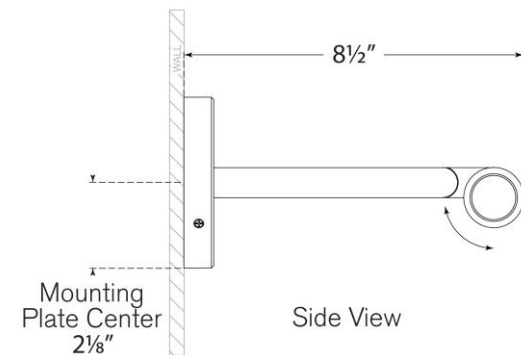

TEAR SHEET

Barrett 12" Picture Light

Item # RL 2722PN

Designer: Ralph Lauren

Height: 4.25"

Width: 12"

Extension: 8.5"

Backplate: 4.25" round

Finishes: NB, PN

Lightsource: Dedicated LED

Wattage: 12w (1000lm)

Weight: 4 Pounds

Note: Requires Smaller Outlet Box

Front View

Side View