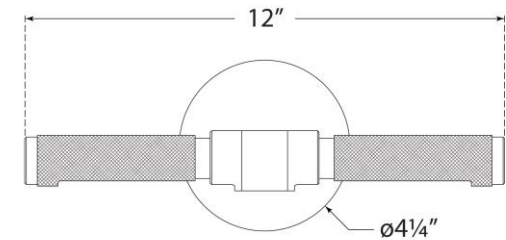

TEAR SHEET

Barrett 12" Picture Light

Item # RL 2722PN

Designer: Ralph Lauren

Height: 4.25"

Width: 12"

Extension: 8.5"

Backplate: 4.25" round

Finishes: NB, PN

Lightsource: Dedicated LED

Wattage: 12w (1000lm)

Weight: 4 Pounds

Note: Requires Smaller Outlet Box

Front View

Side View