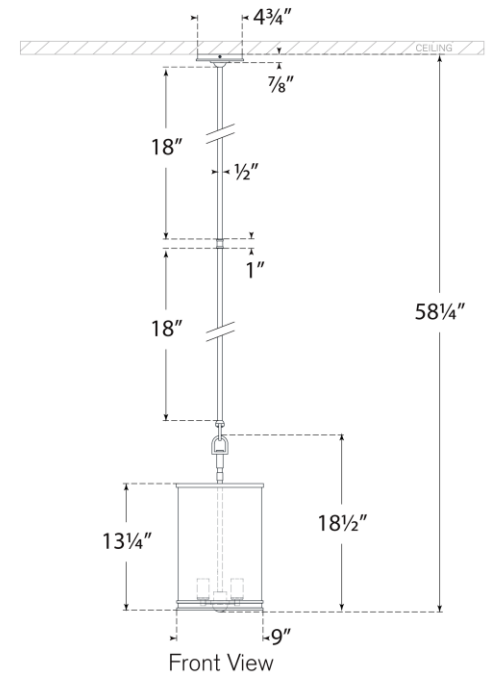

TEAR SHEET

Modern Small Lantern

Item # RL 5175BZ

Designer: Ralph Lauren

O/A Height: 55.25"

Fixture Height: 17"

Min. Custom Height: 23"

Width: 9"

Canopy: 6" Round

Finishes: BZ, NB, PN

Glass Options: CG

Socket: 3 - E12 Candelabra

Wattage: 3 - 60 C11

Weight: 13 Pounds

Note: Custom Height Available

53° Max

Bottom View