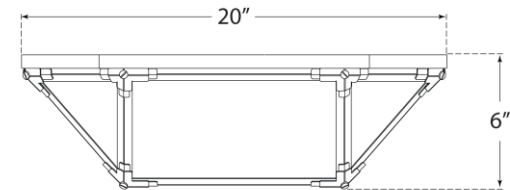

TEAR SHEET

Morris Large Flush Mount

Item # SK 4009GI-WG

Designer: Suzanne Kasler

Height: 6"

Width: 20"

Canopy: 20" Square

Finishes: AZ, GI, PN

Glass Options: FG, WG

Socket: 4 - E26 Keyless

Wattage: 4 - 9 LED A19

Weight: 16 Pounds

Bottom View