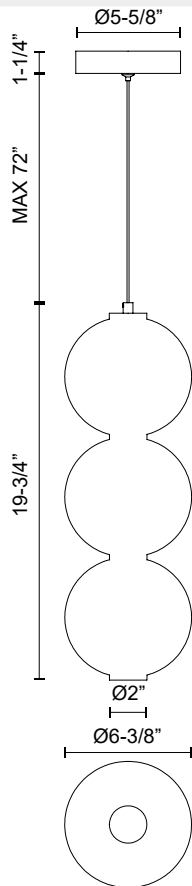

alora mood

P. 1.855.855.8926

CANADA: 19054 28TH Avenue Surrey - BC V3Z 6M3

USA: 3035 E. Lone Mountain Rd - Las Vegas, NV, 89081

BIJOU PD530313-UNV

FIXTURE DIMENSIONS	D6-3/8" x H19-3/4"
LIGHT SOURCE	DC LED WITH DRIVER
WATTAGE	20W
TOTAL LUMENS	1700lm
DELIVERED LUMENS	1060lm*
VOLTAGE	120-277V
COLOR TEMPERATURE	3000K
CRI (RA)	90CRI
DIMMABLE	Yes, TRIAC or ELV Dimmer (Not Included)
GLASS DETAILS	Opal Glass
MATERIAL	Steel + Glass
WIRE LENGTH	72"
MINIMUM HANG HEIGHT	24"
SLOPED CEILING ADAPTABLE	Yes
LOCATION	Dry
CANOPY DIMENSIONS	D5-5/8" x H1-1/4"
CEC TITLE 24 JA8	Yes, JA8-2022
PAINT FINISH	AG01; BN01; MB01;
WIRE TYPE	Clear SSL Wire
CEC TITLE 24 JA8	Yes, JA8-2022
ILLUMINATION DIRECTION	All-Direction

[D - Diameter, L - Length, W - Width, H - Height, E - Extension]

AVAILABLE FINISHES:

PD530313AGOP-UNV
Aged Gold/Opal Glass

PD530313BNOP-UNV
Brushed Nickel/Opal Glass

PD530313MBOP-UNV
Matte Black/Opal Glass